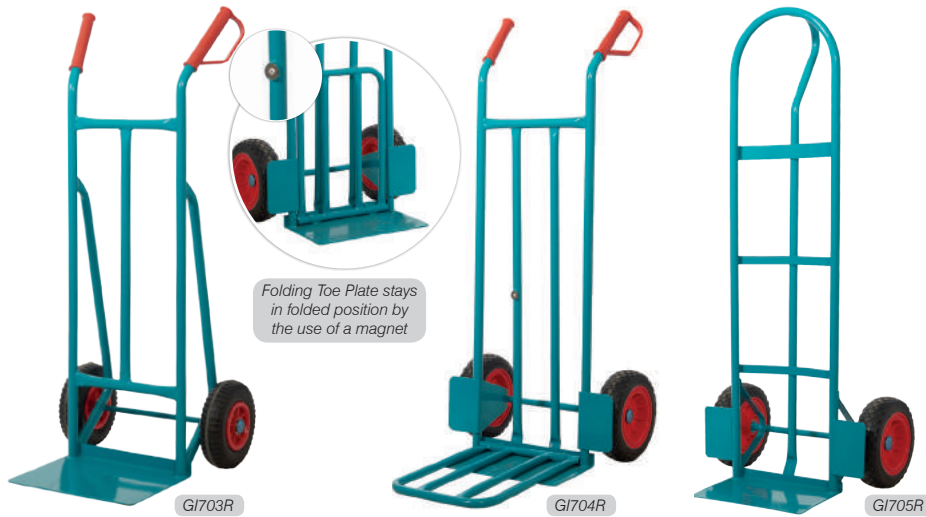

GI258H

GI256H

GI358Y

GI360Y

GI400P

Sack Trucks

Load Capacity (kg)	Overall Size - Open H x W x D (mm)	Overall Size - Folded H x W x D (mm)	Fixed Toe Plate Size W x D (mm)	Folding Toe Plate Size W x D (mm)	Wheels (mm)	Model	Price
Super Compact Trucks							
60 kg	1000 x 400 x 420	650 x 390 x 60	-	390 x 240	120	GI025Y	£56.60
100 kg	1000 x 490 x 450	700 x 490 x 60	-	490 x 270	180	GI033Y	£78.35
'The Pro' Heavy Duty Folding Aluminium Sack Truck							
270 kg	1150 x 480 x 520	1165 x 435 x 145	-	310 x 310	200	GI270H	£135.35
Economy Steel Sack Trucks							
100 kg	1120 x 470 x 410	-	350 x 228	-	200	GI256H	£49.95
100 kg	1000 x 470 x 410	-	350 x 180	-	200	GI258H	£48.15
Heavy Duty 'Bulky' Sack Truck							
400 kg	1310 x 655 x 710	-	600 x 405	655 x 190	200	GI400P	£137.85
Wide Stairclimber (50kg load capacity when using this item on stairs)							
150 kg	1160 x 605 x 795	-	410 x 200	395 x 460	160	GI360Y	£132.65
Two Way Truck (Overall Size in Platform Truck mode - 890H x 550W x 980Dmm)							
200 kg	1240 x 550 x 450	-	350 x 180	-	250 & 100	GI358Y	£79.40
Three Way Truck (Overall Size in 4 Wheel Truck mode - 840H x 1205Lmm & as a Sack Truck - 1280Hmm)							
250 kg	710 x 1280	-	470 x 190	-	200 x 125	GI135Y	£113.20

'The Apollo' Sack Trucks

Load Capacity (kg)	Overall Size - Open H x W x D (mm)	Fixed Toe Plate Size W x D (mm)	Folding Toe Plate Size W x D (mm)	Wheels (mm)	Model	Price
300 kg	1320 x 510 x 630	285 x 280	-	250	GI701R	£124.25
250 kg	1085 x 610 x 585	475 x 240	-	250	GI702R	£110.15
200 kg	1110 x 515 x 490	360 x 250	-	200	GI703R	£69.55
200 kg	1240 x 535 x 710	390 x 80	-	250	GI704R	£88.60
250 kg	1310 x 520 x 460	450 x 210	390 x 460	250	GI705R	£80.85
300 kg	1185 x 580 x 600	385 x 300	-	250	GI706R	£112.15